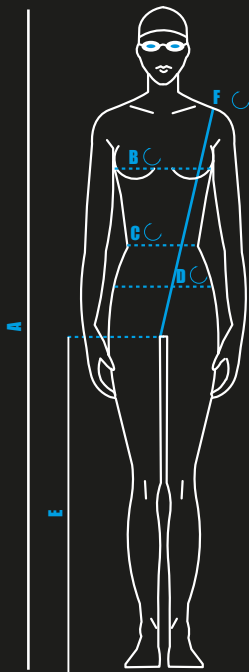

RACING SWIMWEAR RANGE BODY MEASURES/SIZING SYSTEM

POINTS	(cm)	BODY MEASURES (MAN**)					
A	Height	174	178	182	186	190	194
B	Breast	90	94	98	102	106	110
C	Waist	71	74	77	80	83	86
D	Hips	84	88	92	96	100	104
E	Inside leg (*)	84	86	88	90	92	94
F	Body length	160	165	170	175	180	185
RACING SUITS SIZE RANGE							
F		60	65	70	75	80	85
USA/UK		24	26	28	30	32	34
I		38	40	42	44	46	48
D		0	1	2	3	4	5
AUS		6	8	10	12	14	16

(*) Measure is taken from ground level; inseam is 10 cm shorter than inside leg, on average
 (**) Body measurements and corresponding sizes are to be considered as a general guideline.
 We strongly recommend that any racing suit should be tried on by each swimmer before choosing the appropriate size, based upon individual preference in terms of compression.
 Swimming stroke and distance may also be key factors in the suit selection.

TRAINING SWIMWEAR RANGE BODY MEASURES/SIZING RANGE

POINTS	(cm)	BODY MEASURES								
A	Height	168	172	178	180	182	184	186	188	
B	Chest	90	95	100	105	110	115	120	125	
C	Waist	75	80	85	90	95	100	105	110	
D	Hips	90	95	100	105	110	115	120	125	
WATERWEAR POOL & BEACH SIZE RANGE										
F		75	80	85	90	95	100	105	110	
USA/UK		30	32	34	36	38	40	42	44	
I		44	46	48	50	52	54	56	58	
D		3	4	5	6	7	8	9	10	
AUS		12	14	16	18	20	22	24	26	
BEACH & ACTIVEWEAR SIZE RANGE										
F/USA/UK/I/D		S	M	L	XL	XXL	3XL			

RACING SWIMWEAR RANGE BODY MEASURES/SIZING SYSTEM

21

POINTS	(cm)	BODY MEASURES (WOMAN**)					
A	Height	164	168	172	176	180	184
B	Breast	80	84	88	92	96	100
C	Waist	61	64	67	70	73	76
D	Hips	82	86	90	94	98	102
E	Inside leg (*)	78	80	82	84	86	88
F	Body length	145	150	155	160	165	170
RACING SUITS SIZE RANGE							
F		30	32	34	36	38	40
USA/UK		24	26	28	30	32	34
I		34	36	38	40	42	44
D		28	30	32	34	36	38
AUS		2	4	6	8	10	12