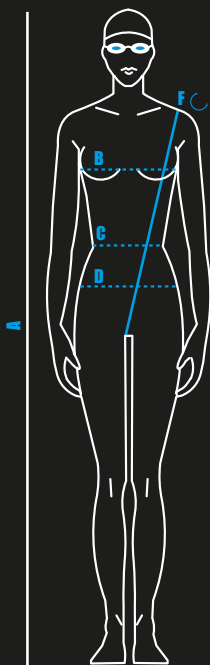

RACING SWIMWEAR RANGE BODY MEASURES/SIZING SYSTEM

POINTS	(cm)	BODY MEASURES (MAN**)					
A	Height	174	178	182	186	190	194
B	Breast	90	94	98	102	106	110
C	Waist	71	74	77	80	83	86
D	Hips	84	88	92	96	100	104
E	Inside leg (*)	84	86	88	90	92	94
F	Body length	160	165	170	175	180	185
RACING SUITS SIZE RANGE							
F		60	65	70	75	80	85
USA/UK		24	26	28	30	32	34
I		38	40	42	44	46	48
D		0	1	2	3	4	5
AUS		6	8	10	12	14	16

TRAINING SWIMWEAR RANGE BODY MEASURES/SIZING RANGE

POINTS	(cm)	BODY MEASURES								
A	Height	168	172	178	180	182	184	186	188	
B	Chest	90	95	100	105	110	115	120	125	
C	Waist	75	80	85	90	95	100	105	110	
D	Hips	90	95	100	105	110	115	120	125	
WATERWEAR POOL & BEACH SIZE RANGE										
F		75	80	85	90	95	100	105	110	
USA/UK		30	32	34	36	38	40	42	44	
I		44	46	48	50	52	54	56	58	
D		3	4	5	6	7	8	9	10	
AUS		12	14	16	18	20	22	24	26	
BEACH & ACTIVEWEAR SIZE RANGE										
F/USA/UK/I/D		S	M	L	XL	XXL	3XL			

RACING SWIMWEAR RANGE BODY MEASURES/SIZING SYSTEM

21

POINTS	(cm)	BODY MEASURES (WOMAN**)					
A	Height	164	168	172	176	180	184
B	Breast	80	84	88	92	96	100
C	Waist	61	64	67	70	73	76
D	Hips	82	86	90	94	98	102
E	Inside leg (*)	78	80	82	84	86	88
F	Body length	145	150	155	160	165	170
RACING SUITS SIZE RANGE							
F		30	32	34	36	38	40
USA/UK		24	26	28	30	32	34
I		34	36	38	40	42	44
D		28	30	32	34	36	38
AUS		2	4	6	8	10	12

ERGONOMICS AND FIT / WOMAN

TRAINING SWIMWEAR RANGE BODY MEASURES/SIZING RANGE

POINTS	(cm)	BODY MEASURES							
A	Height	166	168	170	172	174	176	178	178
B	Breast	85	90	95	100	105	110	115	120
C	Waist	65	70	75	80	85	90	95	100
D	Hips	90	95	100	105	110	115	120	125
F	Body length	151	154	157	160	163	166	169	172
WATERWEAR POOL & BEACH SIZE RANGE									
F		36	38	40	42	44	46	48	50
USA/UK		30	32	34	36	38	40	42	44
I		40	42	44	46	48	50	52	54
D		34	36	38	40	42	44	46	48
AUS		8	10	12	14	16	18	20	22
BEACH & ACTIVEWEAR SIZE RANGE									
F/USA/UK/I/D		XXS	XS	S	M	L	XL		