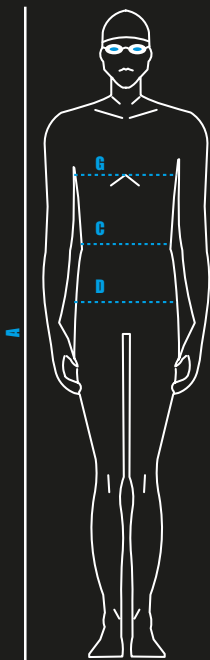

RACING SWIMWEAR RANGE BODY MEASURES/SIZING SYSTEM

POINTS	(cm)	BODY MEASURES (MAN**)					
A	Height	174	178	182	186	190	194
B	Breast	90	94	98	102	106	110
C	Waist	71	74	77	80	83	86
D	Hips	84	88	92	96	100	104
E	Inside leg (*)	84	86	88	90	92	94
F	Body length	160	165	170	175	180	185
RACING SUITS SIZE RANGE							
F		60	65	70	75	80	85
USA/UK		24	26	28	30	32	34
I		38	40	42	44	46	48
D		0	1	2	3	4	5
AUS		6	8	10	12	14	16

(*) Measure is taken from ground level; inseam is 10 cm shorter than inside leg, on average
 (**) Body measurements and corresponding sizes are to be considered as a general guideline.
 We strongly recommend that any racing suit should be tried on by each swimmer before choosing the appropriate size, based upon individual preference in terms of compression.
 Swimming stroke and distance may also be key factors in the suit selection.

TRAINING SWIMWEAR RANGE BODY MEASURES/SIZING RANGE

POINTS	(cm)	BODY MEASURES								
A	Height	168	172	178	180	182	184	186	188	
B	Chest	90	95	100	105	110	115	120	125	
C	Waist	75	80	85	90	95	100	105	110	
D	Hips	90	95	100	105	110	115	120	125	
WATERWEAR POOL & BEACH SIZE RANGE										
F		75	80	85	90	95	100	105	110	
USA/UK		30	32	34	36	38	40	42	44	
I		44	46	48	50	52	54	56	58	
D		3	4	5	6	7	8	9	10	
AUS		12	14	16	18	20	22	24	26	
BEACH & ACTIVEWEAR SIZE RANGE										
F/USA/UK/I/D		S	M	L	XL	XXL	3XL			

RACING SWIMWEAR RANGE BODY MEASURES/SIZING SYSTEM

21

POINTS	(cm)	BODY MEASURES (WOMAN**)					
A	Height	164	168	172	176	180	184
B	Breast	80	84	88	92	96	100
C	Waist	61	64	67	70	73	76
D	Hips	82	86	90	94	98	102
E	Inside leg (*)	78	80	82	84	86	88
F	Body length	145	150	155	160	165	170
RACING SUITS SIZE RANGE							
F		30	32	34	36	38	40
USA/UK		24	26	28	30	32	34
I		34	36	38	40	42	44
D		28	30	32	34	36	38
AUS		2	4	6	8	10	12