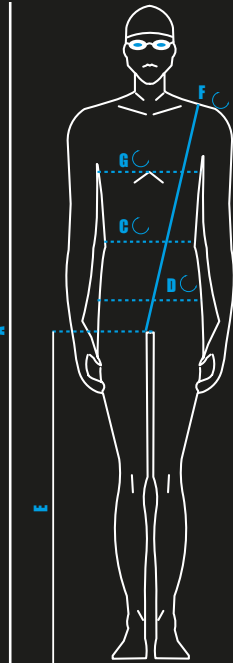

RACING SWIMWEAR RANGE BODY MEASURES/SIZING SYSTEM

POINTS	(cm)	BODY MEASURES (MAN**)					
A	Height	174	178	182	186	190	194
B	Breast	90	94	98	102	106	110
C	Waist	71	74	77	80	83	86
D	Hips	84	88	92	96	100	104
E	Inside leg (*)	84	86	88	90	92	94
F	Body length	160	165	170	175	180	185
RACING SUITS SIZE RANGE							
F		60	65	70	75	80	85
USA/UK		24	26	28	30	32	34
I		38	40	42	44	46	48
D		0	1	2	3	4	5
AUS		6	8	10	12	14	16

(*) Measure is taken from ground level; inseam is 10 cm shorter than inside leg, on average
 (**) Body measurements and corresponding sizes are to be considered as a general guideline.
 We strongly recommend that any racing suit should be tried on by each swimmer before choosing the appropriate size, based upon individual preference in terms of compression.
 Swimming stroke and distance may also be key factors in the suit selection.

TRAINING SWIMWEAR RANGE BODY MEASURES/SIZING RANGE

POINTS	(cm)	BODY MEASURES								
A	Height	168	172	178	180	182	184	186	188	
B	Chest	90	95	100	105	110	115	120	125	
C	Waist	75	80	85	90	95	100	105	110	
D	Hips	90	95	100	105	110	115	120	125	
WATERWEAR POOL & BEACH SIZE RANGE										
F		75	80	85	90	95	100	105	110	
USA/UK		30	32	34	36	38	40	42	44	
I		44	46	48	50	52	54	56	58	
D		3	4	5	6	7	8	9	10	
AUS		12	14	16	18	20	22	24	26	
BEACH & ACTIVEWEAR SIZE RANGE										
F/USA/UK/I/D		S	M	L	XL	XXL	3XL			

RACING SWIMWEAR RANGE BODY MEASURES/SIZING SYSTEM

21

POINTS	(cm)	BODY MEASURES (WOMAN**)					
A	Height	164	168	172	176	180	184
B	Breast	80	84	88	92	96	100
C	Waist	61	64	67	70	73	76
D	Hips	82	86	90	94	98	102
E	Inside leg (*)	78	80	82	84	86	88
F	Body length	145	150	155	160	165	170
RACING SUITS SIZE RANGE							
F		30	32	34	36	38	40
USA/UK		24	26	28	30	32	34
I		34	36	38	40	42	44
D		28	30	32	34	36	38
AUS		2	4	6	8	10	12